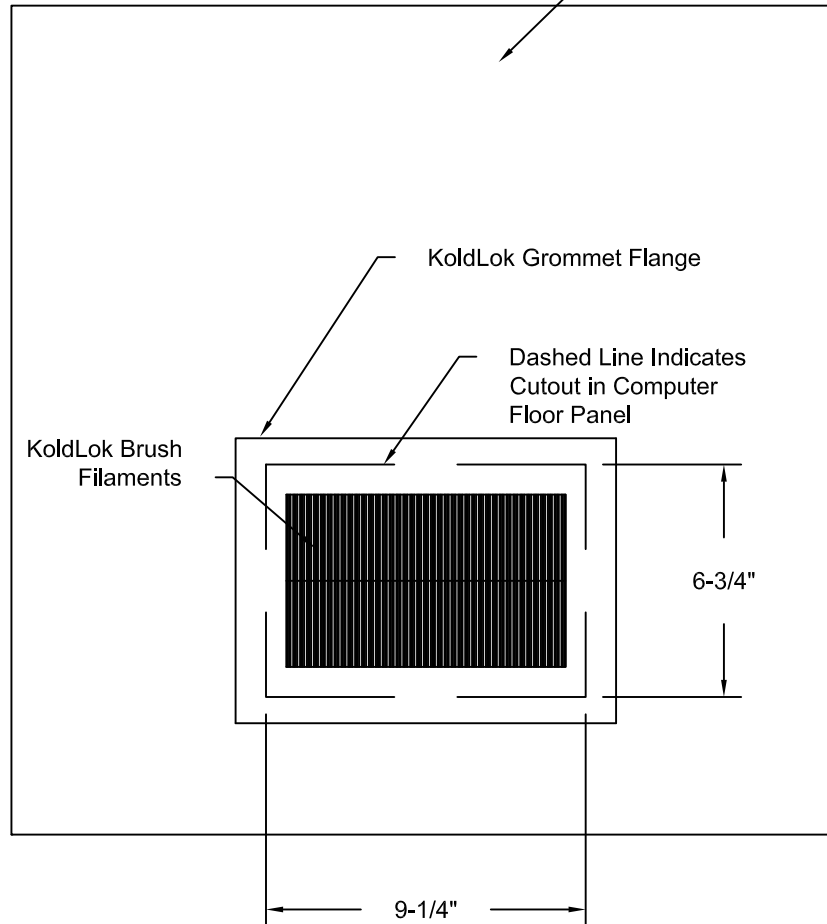

Computer Floor Panel

COMPUTER FLOORS, INC.
19 RICHMOND STREET
CLIFTON, NEW JERSEY 07011
(973) 340-3666 (888) 564-4998
www.computerfloors.us

TITLE:

**KOLDLOK GROMMET
CUTOUT DETAIL**

SCALE: NONE