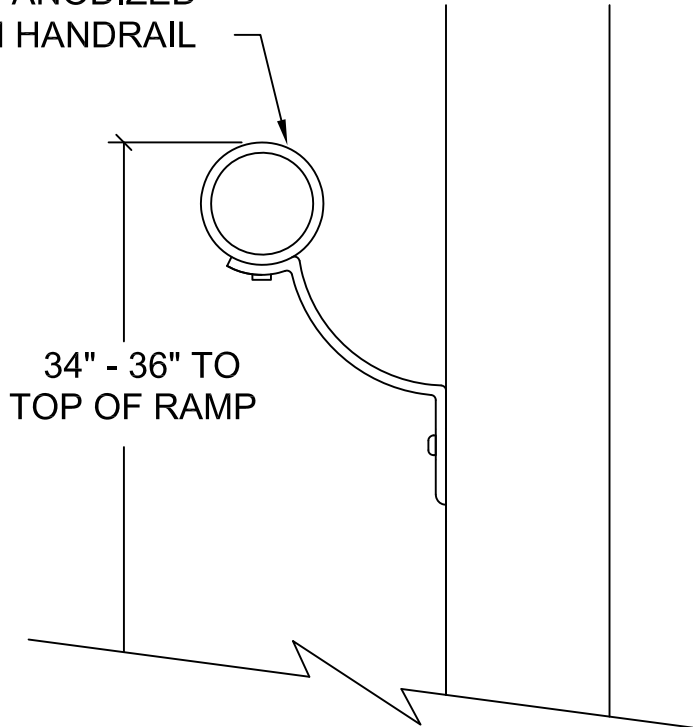

1-⁵/₈" O.D. ANODIZED
ALUMINUM HANDRAIL

LINE OF RAMP

COMPUTER FLOOR SYSTEM

ANODIZED ALUMINUM WALL MTD. HANDRAIL DETAIL

1-⁵/₈" O.D. ANODIZED
ALUMINUM HANDRAIL

34" - 36" TO
TOP OF RAMP

WALL MOUNTED HANDRAIL CROSS-SECTION