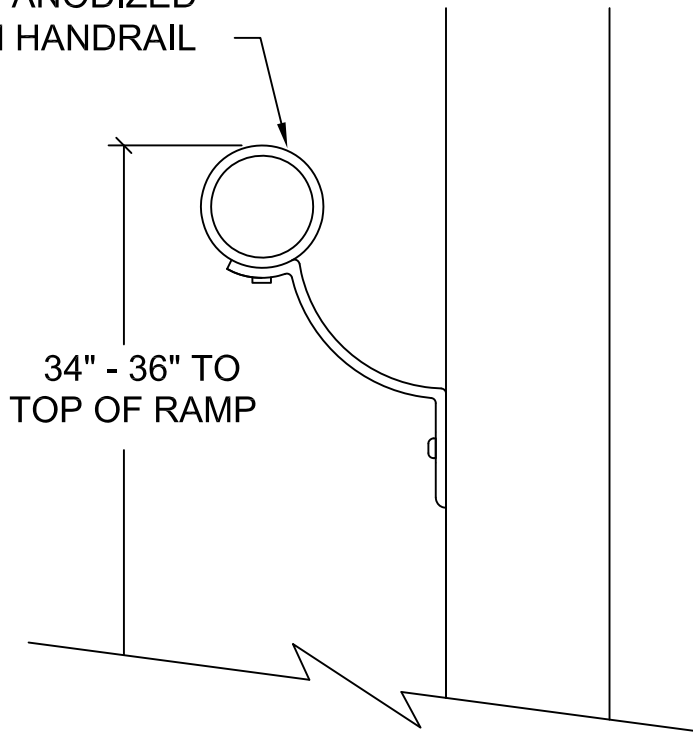

1-⁵/₈" O.D. ANODIZED ALUMINUM HANDRAIL

ANODIZED ALUMINUM WALL MTD. HANDRAIL DETAIL

1-⁵/₈" O.D. ANODIZED ALUMINUM HANDRAIL

WALL MOUNTED HANDRAIL CROSS-SECTION

COMPUTER FLOORS, INC.
19 RICHMOND STREET
CLIFTON, NEW JERSEY 07011
(973) 340-3666 (888) 564-4998
www.computerfloors.us

TITLE:

TYPICAL WALL MOUNTED
HANDRAIL AT STEP

SCALE: NONE