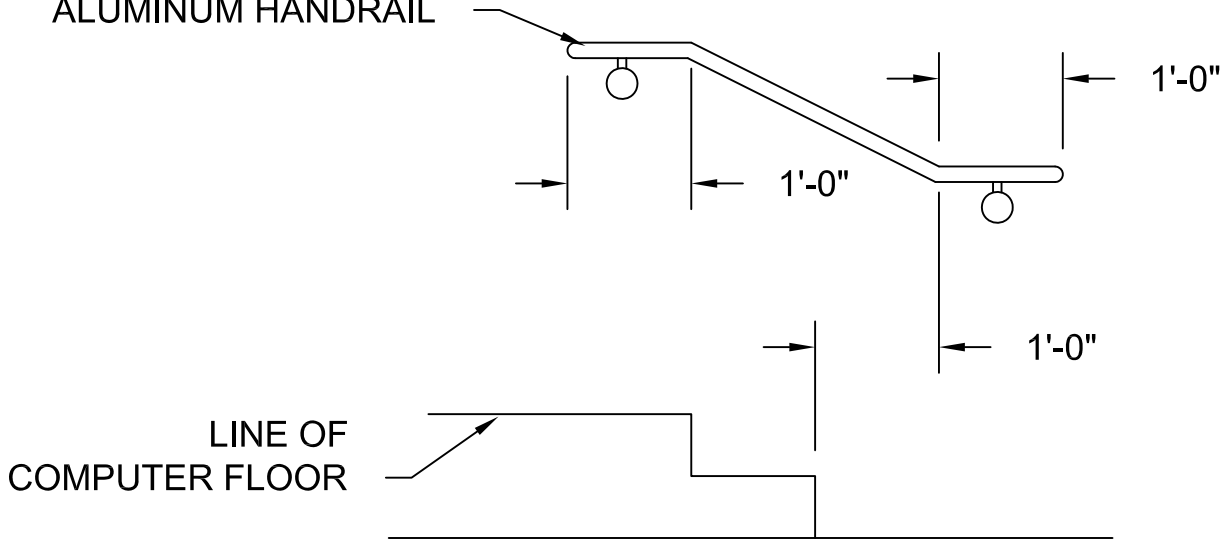

1-⁵/₈" O.D. ANODIZED ALUMINUM HANDRAIL

ANODIZED ALUMINUM WALL MTD. HANDRAIL DETAIL

1-⁵/₈" O.D. ANODIZED ALUMINUM HANDRAIL

WALL MOUNTED HANDRAIL CROSS-SECTION

COMPUTER FLOORS, INC.
19 RICHMOND STREET
CLIFTON, NEW JERSEY 07011
(973) 340-3666 (888) 564-4998
www.computerfloors.us

TITLE:

TYPICAL WALL MOUNTED
HANDRAIL AT STEP

SCALE: NONE